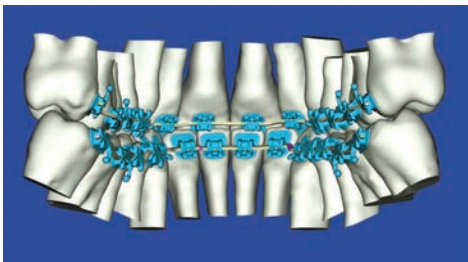

treatment designed just for you!

To achieve your treatment goals, customized wires are formed just for you. Based upon your digital plan, suressmile technology provides a series of customized archwires that will gently move your teeth into their planned position, precisely.

Since brackets are placed on the lingual side of your teeth, both bracket wires are not visible throughout the treatment.