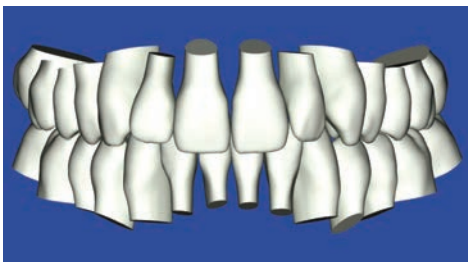

Instead of bending orthodontic archwires by hand, your archwires will be custom-shaped using state-of-the-art robotic technology. This means that your teeth move directly to the prescribed position after the archwire is inserted. You'll see great results in a shorter treatment time and no one else will see a thing!

## **finally, the smile of your dreams... invisibly.**

before

after

**suressmile digital technology helps us to achieve faster, more precise results.**

### **digital scanning**

An initial 3D model of your teeth using digital scanning technology.