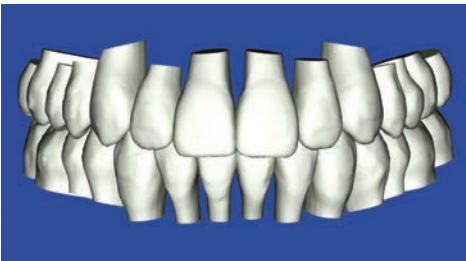

how does suressmile work?

Instead of bending orthodontic archwires by hand, your archwires will be custom-shaped using state-of-the-art robotic technology. This means that your teeth move directly to the prescribed position after the archwire is inserted. You'll see great results in a shorter treatment time than previously possible with conventional orthodontics

discover the smile of your dreams.

before

after

suressmile digital technology helps us to achieve faster, more precise results.

digital scanning

An initial 3D model of your teeth using digital scanning technology.

treatment planning

Using 3D virtual simulations, your optimal treatment plan is determined.

treatment designed just for you!

To achieve your treatment goals, customized wires are formed just for you. Based upon your digital plan, suressmile technology provides a series of customized archwires that will gently move your teeth into their planned position, precisely.