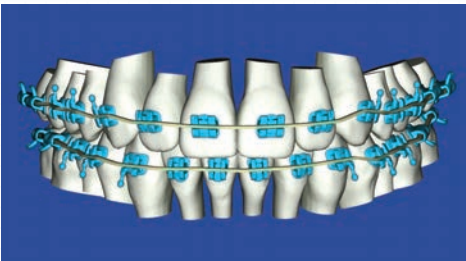

how does suressmile work?

Instead of bending orthodontic archwires by hand, your archwires will be custom-shaped using state-of-the-art robotic technology. This means that your teeth move directly to the prescribed position after the archwire is inserted. You'll see great results in a shorter treatment time than previously possible with conventional orthodontics

discover the smile of your dreams.

before

after

suressmile digital technology helps us to achieve faster, more precise results.

digital scanning

An initial 3D model of your teeth using digital scanning technology.

treatment planning

Using 3D virtual simulations, your optimal treatment plan is determined.

treatment designed just for you!

To achieve your treatment goals, customized wires are formed just for you. Based upon your digital plan, suressmile technology provides a series of customized archwires that will gently move your teeth into their planned position, precisely.