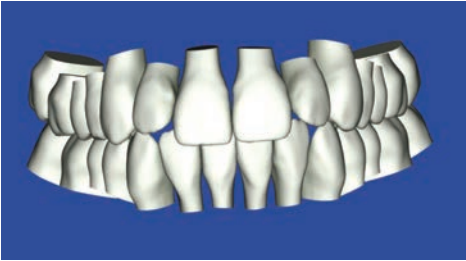

how does suressmile work?

Instead of bending orthodontic archwires by hand, your archwires will be custom-shaped using state-of-the-art robotic technology. This means that your teeth move directly to the prescribed position after the archwire is inserted. You'll see great results in a shorter treatment time than previously possible with conventional orthodontics

discover the smile of your dreams.

before

after

suressmile digital technology helps us to achieve faster, more precise results.

digital scanning

An initial 3D model of your teeth using digital scanning technology.

treatment planning

Using 3D virtual simulations, your optimal treatment plan is determined.

treatment designed just for you!

To achieve your treatment goals, customized wires are formed just for you. Based upon your digital plan, suressmile technology provides a series of customized archwires that will gently move your teeth into their planned position, precisely.